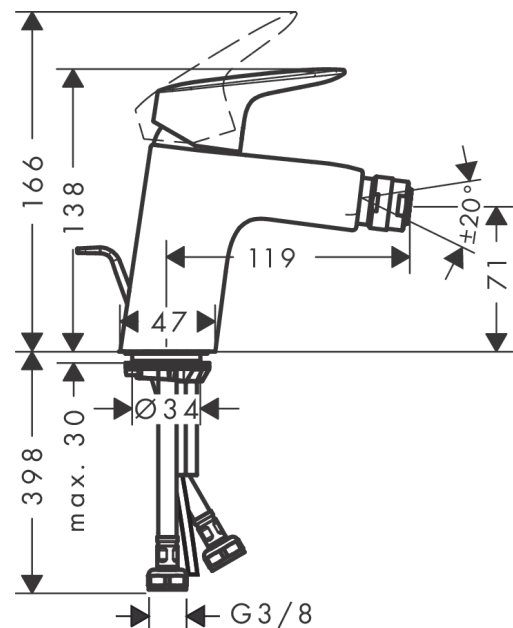

Logis

Single lever bidet mixer 70 with pop-up waste set

Surface: **Chrome** Article Number: **71204000**

Description

product features

- consists of: single lever bidet mixer, waste set
- projection 119 mm
- spout height: 71 mm
- aerator with ball pivot
- spray type: normal spray
- maximum flow rate at 3 bar: 7,2 l/min
- ceramic cartridge
- temperature limitation adjustable
- suitable for continuous flow water heaters
- pop-up waste set G 1¼
- material waste set: synthetic
- connection type: G ¾ connections
- connection dimension: DN15

Technology

Product image

Scale drawing

Logis

Single lever bidet mixer 70 with pop-up waste set

Surface: **Chrome** Article Number: **71204000**

Flowchart

Logis
Single lever bidet mixer 70 with pop-up waste set
 Surface: **Chrome** Article Number: **71204000**

Exploded Drawing

Year of production: >05/17

Logis

Single lever bidet mixer 70 with pop-up waste set

Surface: **Chrome** Article Number: **71204000**

Spare part list

Year of production: >05/17

Pos.	Description	Article Number	Price	PU
1	handle	92224000	€ 45,82	1
2	screw cover	96338000	€ 3,33	1
3	flange	97406000	€ 18,80	1
4	nut	97209000	€ 14,28	1
5	O-Ring 32x2	98193000	€ 3,33	1
6	cartridge, assy	92730000	€ 58,67	1
7	locking screw for handle	95140000	€ 5,36	1
8	seal	95008000	€ 8,69	1
9	adapter for cartridge	98750000	€ 11,66	1
10	O-Ring 30x2	98186000	€ 3,33	1
11	O-ring 35x2	92604000	€ 5,36	1
12	ball joint	92036000	€ 22,97	1
13	aerator M24x1 (7 l/min)	92509000	€ 18,80	1
14	screw M8 x 68	97736000	€ 5,36	1
15	seal Ø 42	98722000	€ 5,36	1
16	fixing set	96016000	€ 28,92	1
17	connection hose 450 mm M8x0,75 G3/8	97206000	€ 28,92	1
18	O-ring 6,6x1,6	93019000	€ 3,33	1
19	pull rod	96657000	€ 11,66	1
a	pop up waste	92168000	€ 36,89	1