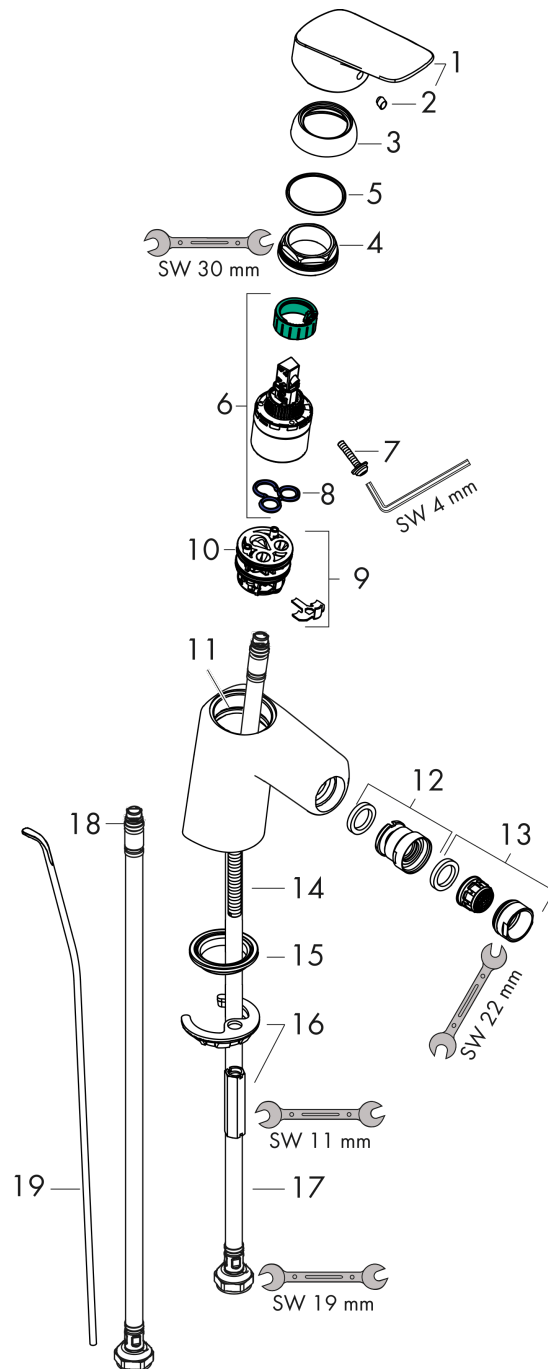

Logis

Single lever bidet mixer 70 with pop-up waste set

Surface: **Chrome** Article Number: **71204000**

Description

product features

- consists of: single lever bidet mixer, waste set
- projection 119 mm
- spout height: 71 mm
- aerator with ball pivot
- spray type: normal spray
- maximum flow rate at 3 bar: 7,2 l/min
- ceramic cartridge
- temperature limitation adjustable
- suitable for continuous flow water heaters
- pop-up waste set G 1¼
- material waste set: synthetic
- connection type: G ¾ connections
- connection dimension: DN15

Technology

Product image

Scale drawing

Logis

Single lever bidet mixer 70 with pop-up waste set

Surface: **Chrome** Article Number: **71204000**

Flowchart

Logis
Single lever bidet mixer 70 with pop-up waste set
 Surface: **Chrome** Article Number: **71204000**

Exploded Drawing

Year of production: >05/17

Logis

Single lever bidet mixer 70 with pop-up waste set

Surface: **Chrome** Article Number: **71204000**

Spare part list

Year of production: >05/17

Pos.	Description	Article Number	Price	PU
1	handle	92224000	€ 45,82	1
2	screw cover	96338000	€ 3,33	1
3	flange	97406000	€ 18,80	1
4	nut	97209000	€ 14,28	1
5	O-Ring 32x2	98193000	€ 3,33	1
6	cartridge, assy	92730000	€ 58,67	1
7	locking screw for handle	95140000	€ 5,36	1
8	seal	95008000	€ 8,69	1
9	adapter for cartridge	98750000	€ 11,66	1
10	O-Ring 30x2	98186000	€ 3,33	1
11	O-ring 35x2	92604000	€ 5,36	1
12	ball joint	92036000	€ 22,97	1
13	aerator M24x1 (7 l/min)	92509000	€ 18,80	1
14	screw M8 x 68	97736000	€ 5,36	1
15	seal Ø 42	98722000	€ 5,36	1
16	fixing set	96016000	€ 28,92	1
17	connection hose 450 mm M8x0,75 G3/8	97206000	€ 28,92	1
18	O-ring 6,6x1,6	93019000	€ 3,33	1
19	pull rod	96657000	€ 11,66	1
a	pop up waste	92168000	€ 36,89	1