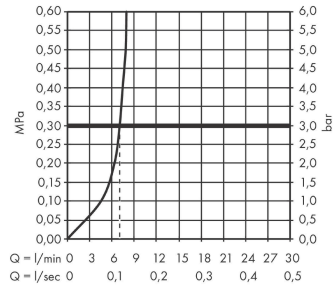

Logis

Single lever bidet mixer 70 with pop-up waste set

Surface: **Chrome** Article Number: **71204000**

Description

product features

- consists of: single lever bidet mixer, waste set
- projection 119 mm
- spout height: 71 mm
- aerator with ball pivot
- spray type: normal spray
- maximum flow rate at 3 bar: 7,2 l/min
- ceramic cartridge
- temperature limitation adjustable
- suitable for continuous flow water heaters
- pop-up waste set G 1¼
- material waste set: synthetic
- connection type: G ¾ connections
- connection dimension: DN15

Technology

Product image

Scale drawing

Logis

Single lever bidet mixer 70 with pop-up waste set

Surface: **Chrome** Article Number: **71204000**

Flowchart

Logis
Single lever bidet mixer 70 with pop-up waste set
 Surface: **Chrome** Article Number: **71204000**